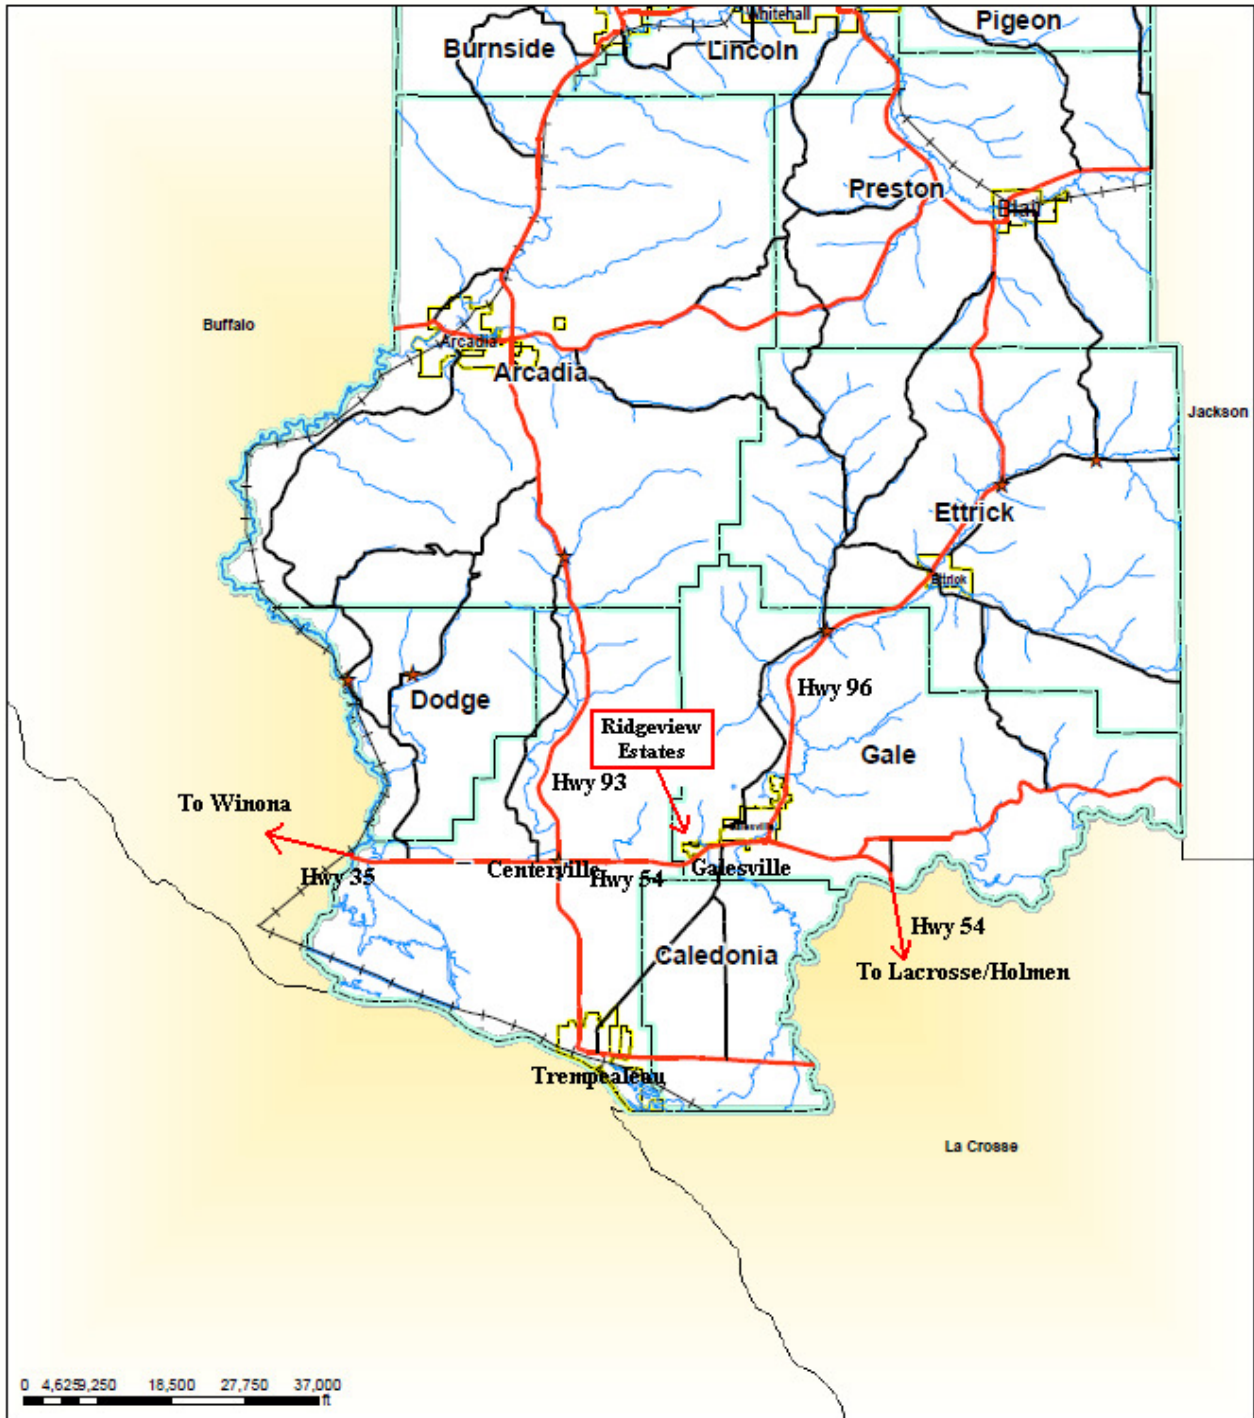

Trempealeau County Web Mapper

0 4,625 9,250 18,500 27,750 37,000
ft

County Boundary	Parcels	US Hwy/State Rd
Townships	Corporate Limits	County Rd
Sections	Unincorporated	Town Rd
Forties		City Streets